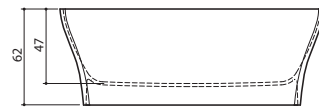

Dimensions: 24 x 149 x 33 cm

MEZZO

Dimensions: 182 x 86 x 63/79 cm

Water capacity (max): 250 l

Weight (without water): 140 kg

PIANO; PIANO HYDRO

Dimensions: 170 x 100 x 65 cm

Water capacity (max): 290 l

Weight (without water): 80/100 kg

PIANO HYDRO

Technical data

REGO; REGO HYDRO

Dimensions: 185 x 80 x 65 cm

Water capacity (max): 310 l

Weight (without water): 130 kg

REGO HYDRO

SENZO

Dimensions: 180 x 90 x 66 cm

Water capacity (max): 280 l

Weight (without water): 105 kg

PAO

Dimensions: 169 x 81 x 62 cm

Water capacity (max): 350 l

Weight (without water): 135 kg

TETRIS

Dimensions: 94 x 141 x 217 cm

Placement options:

Shower-steam cabin could be ordered in a number of placement variations. Cabin may be ordered with left- or right-hand door placement adding a note.