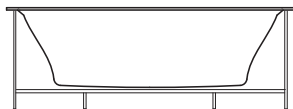

Dimensions: 24 x 149 x 33 cm

MEZZO

Dimensions: 182 x 86 x 63/79 cm

Water capacity (max): 250 l

Weight (without water): 140 kg

PIANO; PIANO HYDRO

Dimensions: 170 x 100 x 65 cm

Water capacity (max): 290 l

Weight (without water): 80/100 kg

PIANO HYDRO

Technical data

REGO; REGO HYDRO

Dimensions: 185 x 80 x 65 cm

Water capacity (max): 310 l

Weight (without water): 130 kg

REGO HYDRO

SENZO

Dimensions: 180 x 90 x 66 cm

Water capacity (max): 280 l

Weight (without water): 105 kg

PAO

Dimensions: 169 x 81 x 62 cm

Water capacity (max): 350 l

Weight (without water): 135 kg