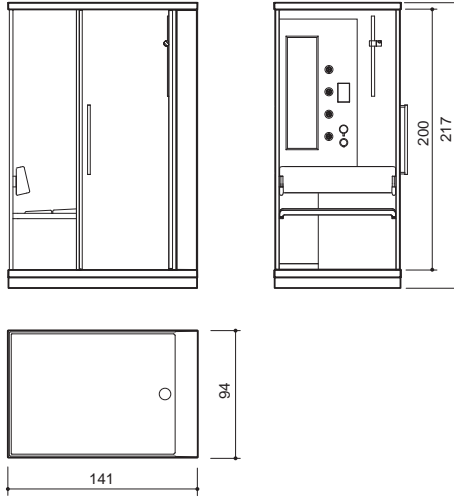

Dimensions: 24 x 149 x 33 cm

MEZZO

Dimensions: 182 x 86 x 63/79 cm

Water capacity (max): 250 l

Weight (without water): 140 kg

PIANO; PIANO HYDRO

Dimensions: 170 x 100 x 65 cm

Water capacity (max): 290 l

Weight (without water): 80/100 kg

PIANO HYDRO

Technical data

REGO; REGO HYDRO

Dimensions: 185 x 80 x 65 cm

Water capacity (max): 310 l

Weight (without water): 130 kg

REGO HYDRO

SENZO

Dimensions: 180 x 90 x 66 cm

Water capacity (max): 280 l

Weight (without water): 105 kg

PAO

Dimensions: 169 x 81 x 62 cm

Water capacity (max): 350 l

Weight (without water): 135 kg

TETRIS

Dimensions: 94 x 141 x 217 cm

Placement options:

Shower-steam cabin could be ordered in a number of placement variations. Cabin may be ordered with left- or right-hand door placement adding a note.