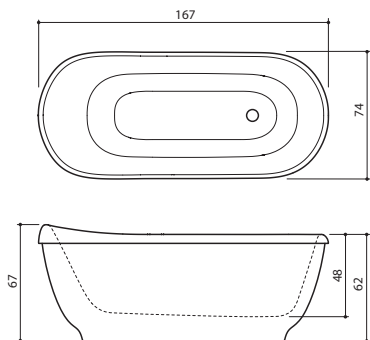

Dimensions: 167 x 74 x 67/62 cm

Water capacity (max): 230 l

Weight (without water): 95 kg

DUNE new

Dimensions: 174 x 77 x 62 cm

Water capacity (max): 260 l

Weight (without water): 110 kg

MIO

Dimensions: 24 x 149 x 33 cm

MEZZO

Dimensions: 182 x 86 x 63/79 cm

Water capacity (max): 250 l

Weight (without water): 140 kg

PIANO; PIANO HYDRO

Dimensions: 170 x 100 x 65 cm

Water capacity (max): 290 l

Weight (without water): 80/100 kg

PIANO HYDRO

Technical data

REGO; REGO HYDRO

Dimensions: 185 x 80 x 65 cm

Water capacity (max): 310 l

Weight (without water): 130 kg

REGO HYDRO

SENZO

Dimensions: 180 x 90 x 66 cm

Water capacity (max): 280 l

Weight (without water): 105 kg

PAO

Dimensions: 169 x 81 x 62 cm

Water capacity (max): 350 l

Weight (without water): 135 kg