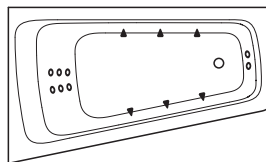

Dimensions: 167 x 74 x 67/62 cm

Water capacity (max): 230 l

Weight (without water): 95 kg

DUNE new

Dimensions: 174 x 77 x 62 cm

Water capacity (max): 260 l

Weight (without water): 110 kg

MIO

Dimensions: 24 x 149 x 33 cm

MEZZO

Dimensions: 182 x 86 x 63/79 cm

Water capacity (max): 250 l

Weight (without water): 140 kg

PIANO; PIANO HYDRO

Dimensions: 170 x 100 x 65 cm

Water capacity (max): 290 l

Weight (without water): 80/100 kg

PIANO HYDRO

Technical data

REGO; REGO HYDRO

Dimensions: 185 x 80 x 65 cm

Water capacity (max): 310 l

Weight (without water): 130 kg

REGO HYDRO

SENZO

Dimensions: 180 x 90 x 66 cm

Water capacity (max): 280 l

Weight (without water): 105 kg

PAO

Dimensions: 169 x 81 x 62 cm

Water capacity (max): 350 l

Weight (without water): 135 kg