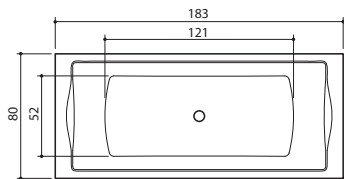

Dimensions: 24 x 149 x 33 cm

MEZZO

Dimensions: 182 x 86 x 63/79 cm

Water capacity (max): 250 l

Weight (without water): 140 kg

PIANO; PIANO HYDRO

Dimensions: 170 x 100 x 65 cm

Water capacity (max): 290 l

Weight (without water): 80/100 kg

PIANO HYDRO

Technical data

REGO; REGO HYDRO

Dimensions: 185 x 80 x 65 cm

Water capacity (max): 310 l

Weight (without water): 130 kg

REGO HYDRO

SENZO

Dimensions: 180 x 90 x 66 cm

Water capacity (max): 280 l

Weight (without water): 105 kg

PAO

Dimensions: 169 x 81 x 62 cm

Water capacity (max): 350 l

Weight (without water): 135 kg

TETRIS

Dimensions: 94 x 141 x 217 cm

Placement options:

Shower-steam cabin could be ordered in a number of placement variations. Cabin may be ordered with left- or right-hand door placement adding a note.