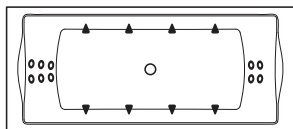

Dimensions: 24 x 149 x 33 cm

MEZZO

Dimensions: 182 x 86 x 63/79 cm

Water capacity (max): 250 l

Weight (without water): 140 kg

PIANO; PIANO HYDRO

Dimensions: 170 x 100 x 65 cm

Water capacity (max): 290 l

Weight (without water): 80/100 kg

PIANO HYDRO

Technical data

REGO; REGO HYDRO

Dimensions: 185 x 80 x 65 cm

Water capacity (max): 310 l

Weight (without water): 130 kg

REGO HYDRO

SENZO

Dimensions: 180 x 90 x 66 cm

Water capacity (max): 280 l

Weight (without water): 105 kg

PAO

Dimensions: 169 x 81 x 62 cm

Water capacity (max): 350 l

Weight (without water): 135 kg

TETRIS

Dimensions: 94 x 141 x 217 cm

Placement options:

Shower-steam cabin could be ordered in a number of placement variations. Cabin may be ordered with left- or right-hand door placement adding a note.