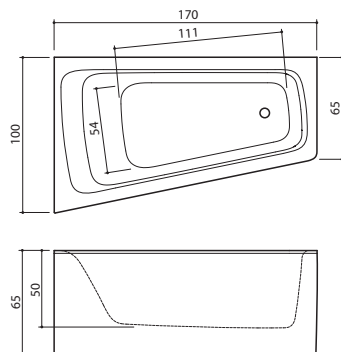

Dimensions: 167 x 74 x 67/62 cm

Water capacity (max): 230 l

Weight (without water): 95 kg

DUNE new

Dimensions: 174 x 77 x 62 cm

Water capacity (max): 260 l

Weight (without water): 110 kg

MIO

Dimensions: 24 x 149 x 33 cm

MEZZO

Dimensions: 182 x 86 x 63/79 cm

Water capacity (max): 250 l

Weight (without water): 140 kg

PIANO; PIANO HYDRO

Dimensions: 170 x 100 x 65 cm

Water capacity (max): 290 l

Weight (without water): 80/100 kg

PIANO HYDRO

Technical data

REGO; REGO HYDRO

Dimensions: 185 x 80 x 65 cm

Water capacity (max): 310 l

Weight (without water): 130 kg

REGO HYDRO

SENZO

Dimensions: 180 x 90 x 66 cm

Water capacity (max): 280 l

Weight (without water): 105 kg

PAO

Dimensions: 169 x 81 x 62 cm

Water capacity (max): 350 l

Weight (without water): 135 kg