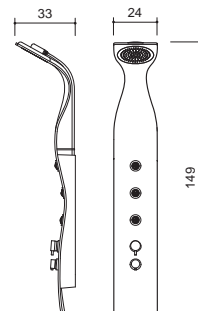

Dimensions: 167 x 74 x 67/62 cm

Water capacity (max): 230 l

Weight (without water): 95 kg

DUNE new

Dimensions: 174 x 77 x 62 cm

Water capacity (max): 260 l

Weight (without water): 110 kg

MIO

Dimensions: 24 x 149 x 33 cm

MEZZO

Dimensions: 182 x 86 x 63/79 cm

Water capacity (max): 250 l

Weight (without water): 140 kg

PIANO; PIANO HYDRO

Dimensions: 170 x 100 x 65 cm

Water capacity (max): 290 l

Weight (without water): 80/100 kg

PIANO HYDRO

Technical data

REGO; REGO HYDRO

Dimensions: 185 x 80 x 65 cm

Water capacity (max): 310 l

Weight (without water): 130 kg

REGO HYDRO

SENZO

Dimensions: 180 x 90 x 66 cm

Water capacity (max): 280 l

Weight (without water): 105 kg

PAO

Dimensions: 169 x 81 x 62 cm

Water capacity (max): 350 l

Weight (without water): 135 kg