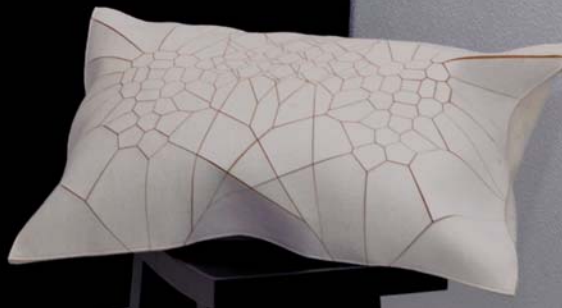

XONYX
PIANO