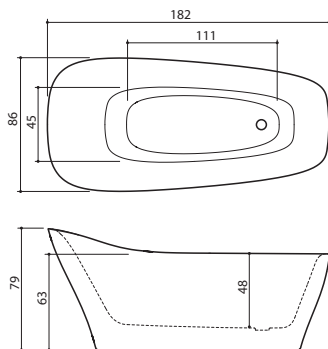

Dimensions: 167 x 74 x 67/62 cm

Water capacity (max): 230 l

Weight (without water): 95 kg

DUNE new

Dimensions: 174 x 77 x 62 cm

Water capacity (max): 260 l

Weight (without water): 110 kg

MIO

Dimensions: 24 x 149 x 33 cm

MEZZO

Dimensions: 182 x 86 x 63/79 cm

Water capacity (max): 250 l

Weight (without water): 140 kg

PIANO; PIANO HYDRO

Dimensions: 170 x 100 x 65 cm

Water capacity (max): 290 l

Weight (without water): 80/100 kg

PIANO HYDRO

Technical data

REGO; REGO HYDRO

Dimensions: 185 x 80 x 65 cm

Water capacity (max): 310 l

Weight (without water): 130 kg

REGO HYDRO

SENZO

Dimensions: 180 x 90 x 66 cm

Water capacity (max): 280 l

Weight (without water): 105 kg

PAO

Dimensions: 169 x 81 x 62 cm

Water capacity (max): 350 l

Weight (without water): 135 kg