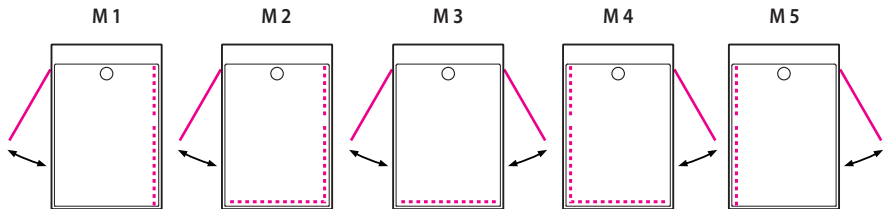

Dimensions: 24 x 149 x 33 cm

MEZZO

Dimensions: 182 x 86 x 63/79 cm

Water capacity (max): 250 l

Weight (without water): 140 kg

PIANO; PIANO HYDRO

Dimensions: 170 x 100 x 65 cm

Water capacity (max): 290 l

SENZO

Dimensions: 180 x 90 x 66 cm

Water capacity (max): 280 l

Weight (without water): 105 kg

PAO

Dimensions: 169 x 81 x 62 cm

Water capacity (max): 350 l

Weight (without water): 135 kg

TETRIS

Dimensions: 94 x 141 x 217 cm

Placement options:

Shower-steam cabin could be ordered in a number of placement variations. Cabin may be ordered with left- or right-hand door placement adding a note.

Masking options:

Upon corner installation Tetris may be ordered with either side wall glasses being non-transparent (patterned marking on the drawing) adding a note.

European Union
Regional Development Fund