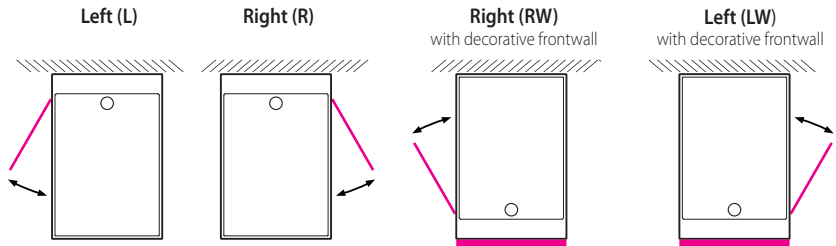

Weight (without water): 80/100 kg

PIANO HYDRO

Technical data

REGO; REGO HYDRO

Dimensions: 185 x 80 x 65 cm

Water capacity (max): 310 l

Weight (without water): 130 kg

REGO HYDRO

SENZO

Dimensions: 180 x 90 x 66 cm

Water capacity (max): 280 l

Weight (without water): 105 kg

PAO

Dimensions: 169 x 81 x 62 cm

Water capacity (max): 350 l

Weight (without water): 135 kg

TETRIS

Dimensions: 94 x 141 x 217 cm

Placement options:

Shower-steam cabin could be ordered in a number of placement variations. Cabin may be ordered with left- or right-hand door placement adding a note.

Masking options:

Upon corner installation Tetris may be ordered with either side wall glasses being non-transparent (patterned marking on the drawing) adding a note.

European Union
Regional Development Fund