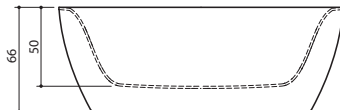

Dimensions: 24 x 149 x 33 cm

MEZZO

Dimensions: 182 x 86 x 63/79 cm

Water capacity (max): 250 l

Weight (without water): 140 kg

PIANO; PIANO HYDRO

Dimensions: 170 x 100 x 65 cm

Water capacity (max): 290 l

Weight (without water): 80/100 kg

PIANO HYDRO

Technical data

REGO; REGO HYDRO

Dimensions: 185 x 80 x 65 cm

Water capacity (max): 310 l

Weight (without water): 130 kg

REGO HYDRO

SENZO

Dimensions: 180 x 90 x 66 cm

Water capacity (max): 280 l

Weight (without water): 105 kg

PAO

Dimensions: 169 x 81 x 62 cm

Water capacity (max): 350 l

Weight (without water): 135 kg