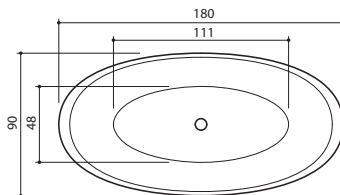

Dimensions: 167 x 74 x 67/62 cm

Water capacity (max): 230 l

Weight (without water): 95 kg

DUNE new

Dimensions: 174 x 77 x 62 cm

Water capacity (max): 260 l

Weight (without water): 110 kg

MIO

Dimensions: 24 x 149 x 33 cm

MEZZO

Dimensions: 182 x 86 x 63/79 cm

Water capacity (max): 250 l

Weight (without water): 140 kg

PIANO; PIANO HYDRO

Dimensions: 170 x 100 x 65 cm

Water capacity (max): 290 l

Weight (without water): 80/100 kg

PIANO HYDRO

Technical data

REGO; REGO HYDRO

Dimensions: 185 x 80 x 65 cm

Water capacity (max): 310 l

Weight (without water): 130 kg

REGO HYDRO

SENZO

Dimensions: 180 x 90 x 66 cm

Water capacity (max): 280 l

Weight (without water): 105 kg

PAO

Dimensions: 169 x 81 x 62 cm

Water capacity (max): 350 l

Weight (without water): 135 kg