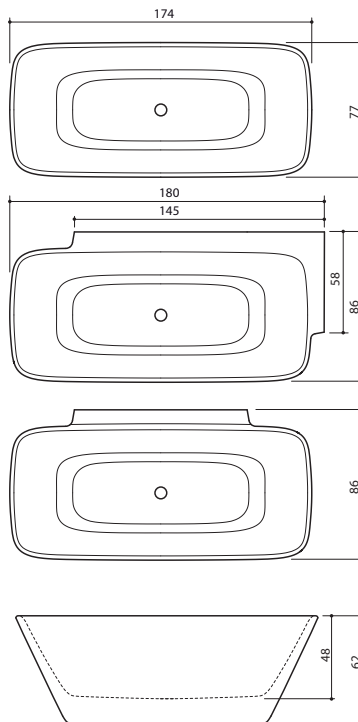

Dimensions: 167 x 74 x 67/62 cm

Water capacity (max): 230 l

Weight (without water): 95 kg

DUNE new

Dimensions: 174 x 77 x 62 cm

Water capacity (max): 260 l

Weight (without water): 110 kg

MIO

Dimensions: 24 x 149 x 33 cm

MEZZO

Dimensions: 182 x 86 x 63/79 cm

Water capacity (max): 250 l

Weight (without water): 140 kg

PIANO; PIANO HYDRO

Dimensions: 170 x 100 x 65 cm

Water capacity (max): 290 l

Weight (without water): 80/100 kg

PIANO HYDRO

Technical data

REGO; REGO HYDRO

Dimensions: 185 x 80 x 65 cm

Water capacity (max): 310 l

Weight (without water): 130 kg

REGO HYDRO

SENZO

Dimensions: 180 x 90 x 66 cm

Water capacity (max): 280 l

Weight (without water): 105 kg

PAO

Dimensions: 169 x 81 x 62 cm

Water capacity (max): 350 l

Weight (without water): 135 kg