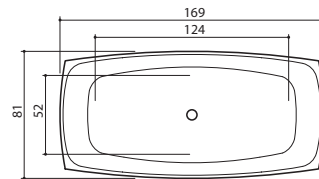

Dimensions: 24 x 149 x 33 cm

MEZZO

Dimensions: 182 x 86 x 63/79 cm

Water capacity (max): 250 l

Weight (without water): 140 kg

PIANO; PIANO HYDRO

Dimensions: 170 x 100 x 65 cm

Water capacity (max): 290 l

Weight (without water): 80/100 kg

PIANO HYDRO

Technical data

REGO; REGO HYDRO

Dimensions: 185 x 80 x 65 cm

Water capacity (max): 310 l

Weight (without water): 130 kg

REGO HYDRO

SENZO

Dimensions: 180 x 90 x 66 cm

Water capacity (max): 280 l

Weight (without water): 105 kg

PAO

Dimensions: 169 x 81 x 62 cm

Water capacity (max): 350 l

Weight (without water): 135 kg

TETRIS

Dimensions: 94 x 141 x 217 cm

Placement options:

Shower-steam cabin could be ordered in a number of placement variations. Cabin may be ordered with left- or right-hand door placement adding a note.